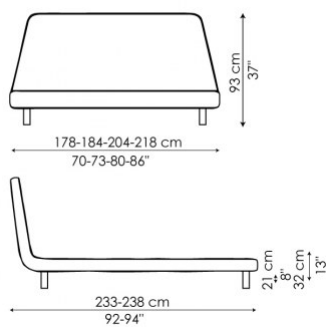

*not for Joe ego

Bed bases available for this double bed:

154x205 cm / 61x81"

160x200 cm / 63x79"

180x200 cm / 71x79"

194x205 cm / 76x81"

Joe

Joe ego