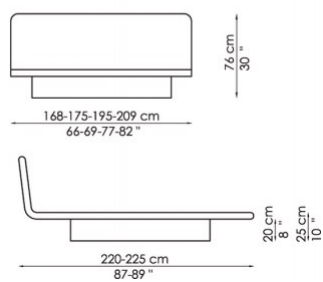

Bed bases available for this double bed:

154x205 cm / 61x81"

160x200 cm / 63x79"

180x200 cm / 71x79"

194x205 cm / 76x81"

Giotto

Giotto met