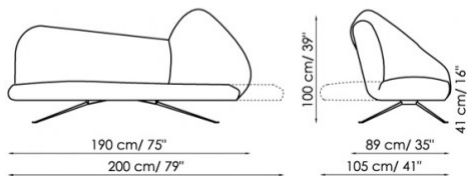

**MECHANISM:**

Reclining backrests. Inclining the backrests converts it into a bed.

**Sleeping surface:**

Papillon: 95x195 cm / 37"x77"

Papillon XL: 120x200 cm / 47"x79"

Papillon

Papillon XL