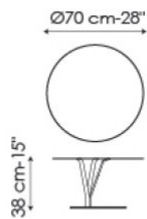

Kadou coffee low