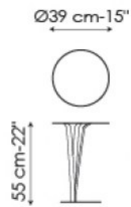

mat ivory painted metal

mat powder pink painted metal

mat brown painted metal

Kadou coffee high