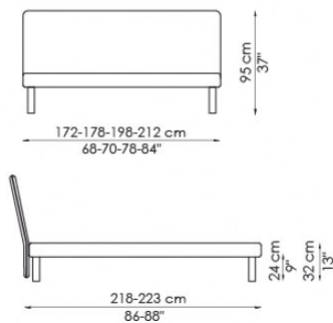

Bed bases available for this double bed:

154x205 cm / 61x81"  
160x200 cm / 63x79"  
180x200 cm / 71x79"  
194x205 cm / 76x81"

Dream on

Dream on ego