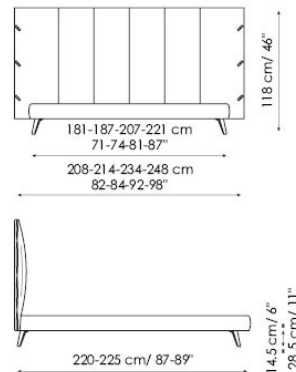

FEET:

silver painted wood

anthracite grey painted wood

NOTE: frogs and insert available only in Capri leather

Bed bases available for this double bed:

90x200 cm / 35x79"

120x200 cm / 47x79"

154x205 cm / 61x81"

160x200 cm / 63x79"

180x200 cm / 71x79"

194x205 cm / 76x81"

Cuff

Cuff hi