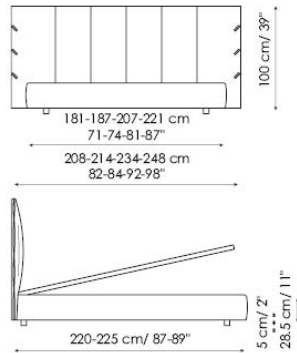

FEET:

silver painted wood

anthracite grey painted wood

NOTE: frogs and insert available only in Capri leather

Bed bases available for this double bed:

90x200 cm / 35x79"

120x200 cm / 47x79"

154x205 cm / 61x81"

160x200 cm / 63x79"

180x200 cm / 71x79"

194x205 cm / 76x81"

Cuff

Cuff open