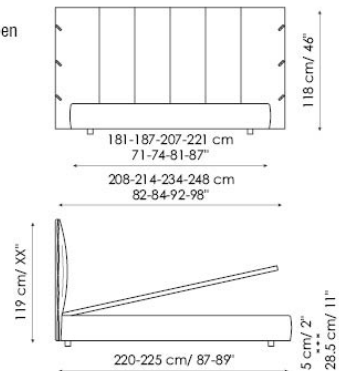

Bed bases available for this double bed:

90x200 cm / 35x79"

120x200 cm / 47x79"

154x205 cm / 61x81"

160x200 cm / 63x79"

180x200 cm / 71x79"

194x205 cm / 76x81"

Cuff

Cuff hi

Cuff plus

Cuff hi plus

Cuff open

Cuff hi open

Cuff easy open

Cuff hi easy open

Pouf