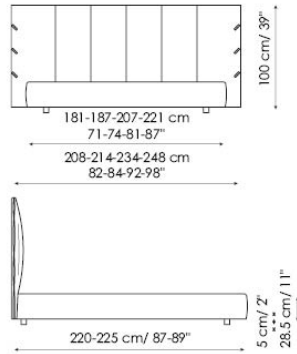

FEET:

silver painted wood

anthracite grey painted wood

NOTE: frogs and insert available only in Capri leather

Bed bases available for this double bed:

90x200 cm / 35x79"

120x200 cm / 47x79"

154x205 cm / 61x81"

160x200 cm / 63x79"

180x200 cm / 71x79"

194x205 cm / 76x81"

Cuff

Cuff plus