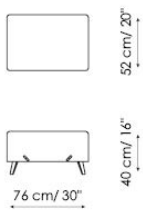

Bed bases available for this double bed:

90x200 cm / 35x79"

120x200 cm / 47x79"

154x205 cm / 61x81"

160x200 cm / 63x79"

180x200 cm / 71x79"

194x205 cm / 76x81"

Cuff

Cuff hi

Cuff plus

Cuff hi plus

Cuff open

Cuff hi open

Cuff easy open

Cuff hi easy open

Pouf