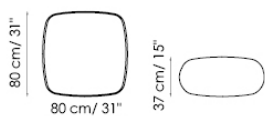

Kernel

Kernel is a pouf available in 3 different sizes (80x80, 70x50, 60x60), with leather or fabric covers.

COVER:

fabric

leather

Kernel 80x80

Kernel 70x50

Kernel 60x60