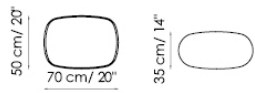

Kernel

Kernel is a pouf available in 3 different sizes (80x80, 70x50, 60x60), with leather or fabric covers.

COVER:

fabric

leather

Kernel 80x80

Kernel 70x50

Kernel 60x60