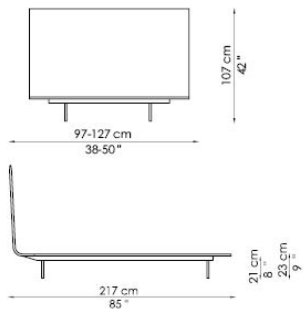

SIDE EDGE TAPE:

red, anthracite grey, light grey, blue, white, green, dove grey

Bed bases available for this single bed:

90x200 cm / 35x79"

120x200 cm / 47x79"

Thin

Thin ego