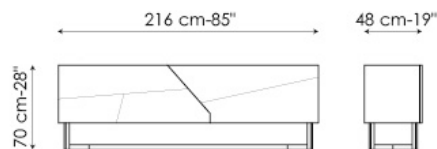

Doppler sideboard low