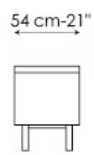

DOORS AND SIDES:

- Canaletto walnut*
- natural oak
- anthracite grey oak
- heat-treated oak

Internal shelves in glass.

* finish not available for Tratto 180 cm

Tratto 180

Tratto 220