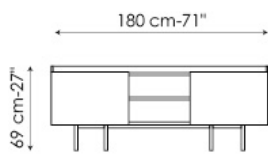

Tratto

Mauro Lipparini

The feet and top are available in multiple colour variants; the frame is made of oak, available in various finishes, or in walnut-wood.

BASE AND TOP:

- mat white painted
- mat black painted
- mat anthracite grey painted
- mat dove grey painted
- mat green painted
- mat bordeaux painted

DOORS AND SIDES:

- Canaletto walnut*
- natural oak
- anthracite grey oak
- heat-treated oak

Internal shelves in glass.

* finish not available for Tratto 180 cm

Tratto 180

Tratto 220