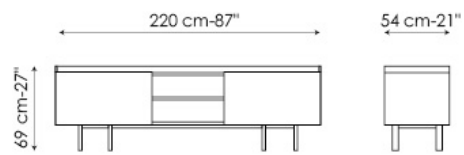

DOORS AND SIDES:

- Canaletto walnut*
- natural oak
- anthracite grey oak
- heat-treated oak

Internal shelves in glass.

* finish not available for Tratto 180 cm

Tratto 180

Tratto 220