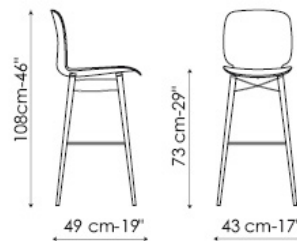

Loto W too

Dondoli e Pocci

The Loto W stool has a plastic monocoque body in smoke colour. The legs are in solid wood, available in two different finishes. It is available also the matching chair: Loto W.

BODY:
smoke SAN

FRAME:
painted matt anthracite grey
chromed
black nickel

LEGS:
grey polished solid ash wood
walnut-painted solid ash wood

Loto W too h 63

Loto W too h 73