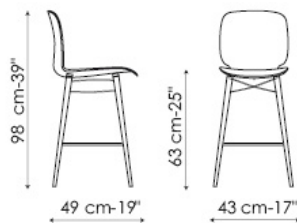

Loto W too

Dondoli e Pocci

The Loto W stool has a plastic monocoque body in smoke colour. The legs are in solid wood, available in two different finishes. It is available also the matching chair: Loto W.

BODY:
smoke SAN

FRAME:
painted matt anthracite grey
chromed
black nickel

LEGS:
grey polished solid ash wood
walnut-painted solid ash wood

Loto W too h 63

Loto W too h 73