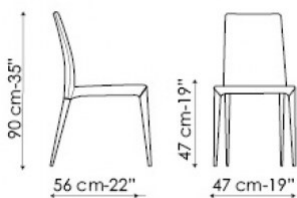

Bel Air

The legs are in solid ash, in different finishes. Also available in the Bel Air soft version, with a soft cushion on the back.

UPHOLSTERY:

eco leather
fabric
leather

LEGS:

natural solid ash wood
grey solid ash wood
walnut painted solid ash wood