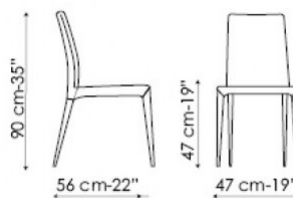

Bel Air soft