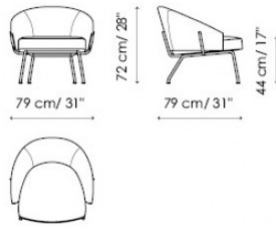

Bahia armchair